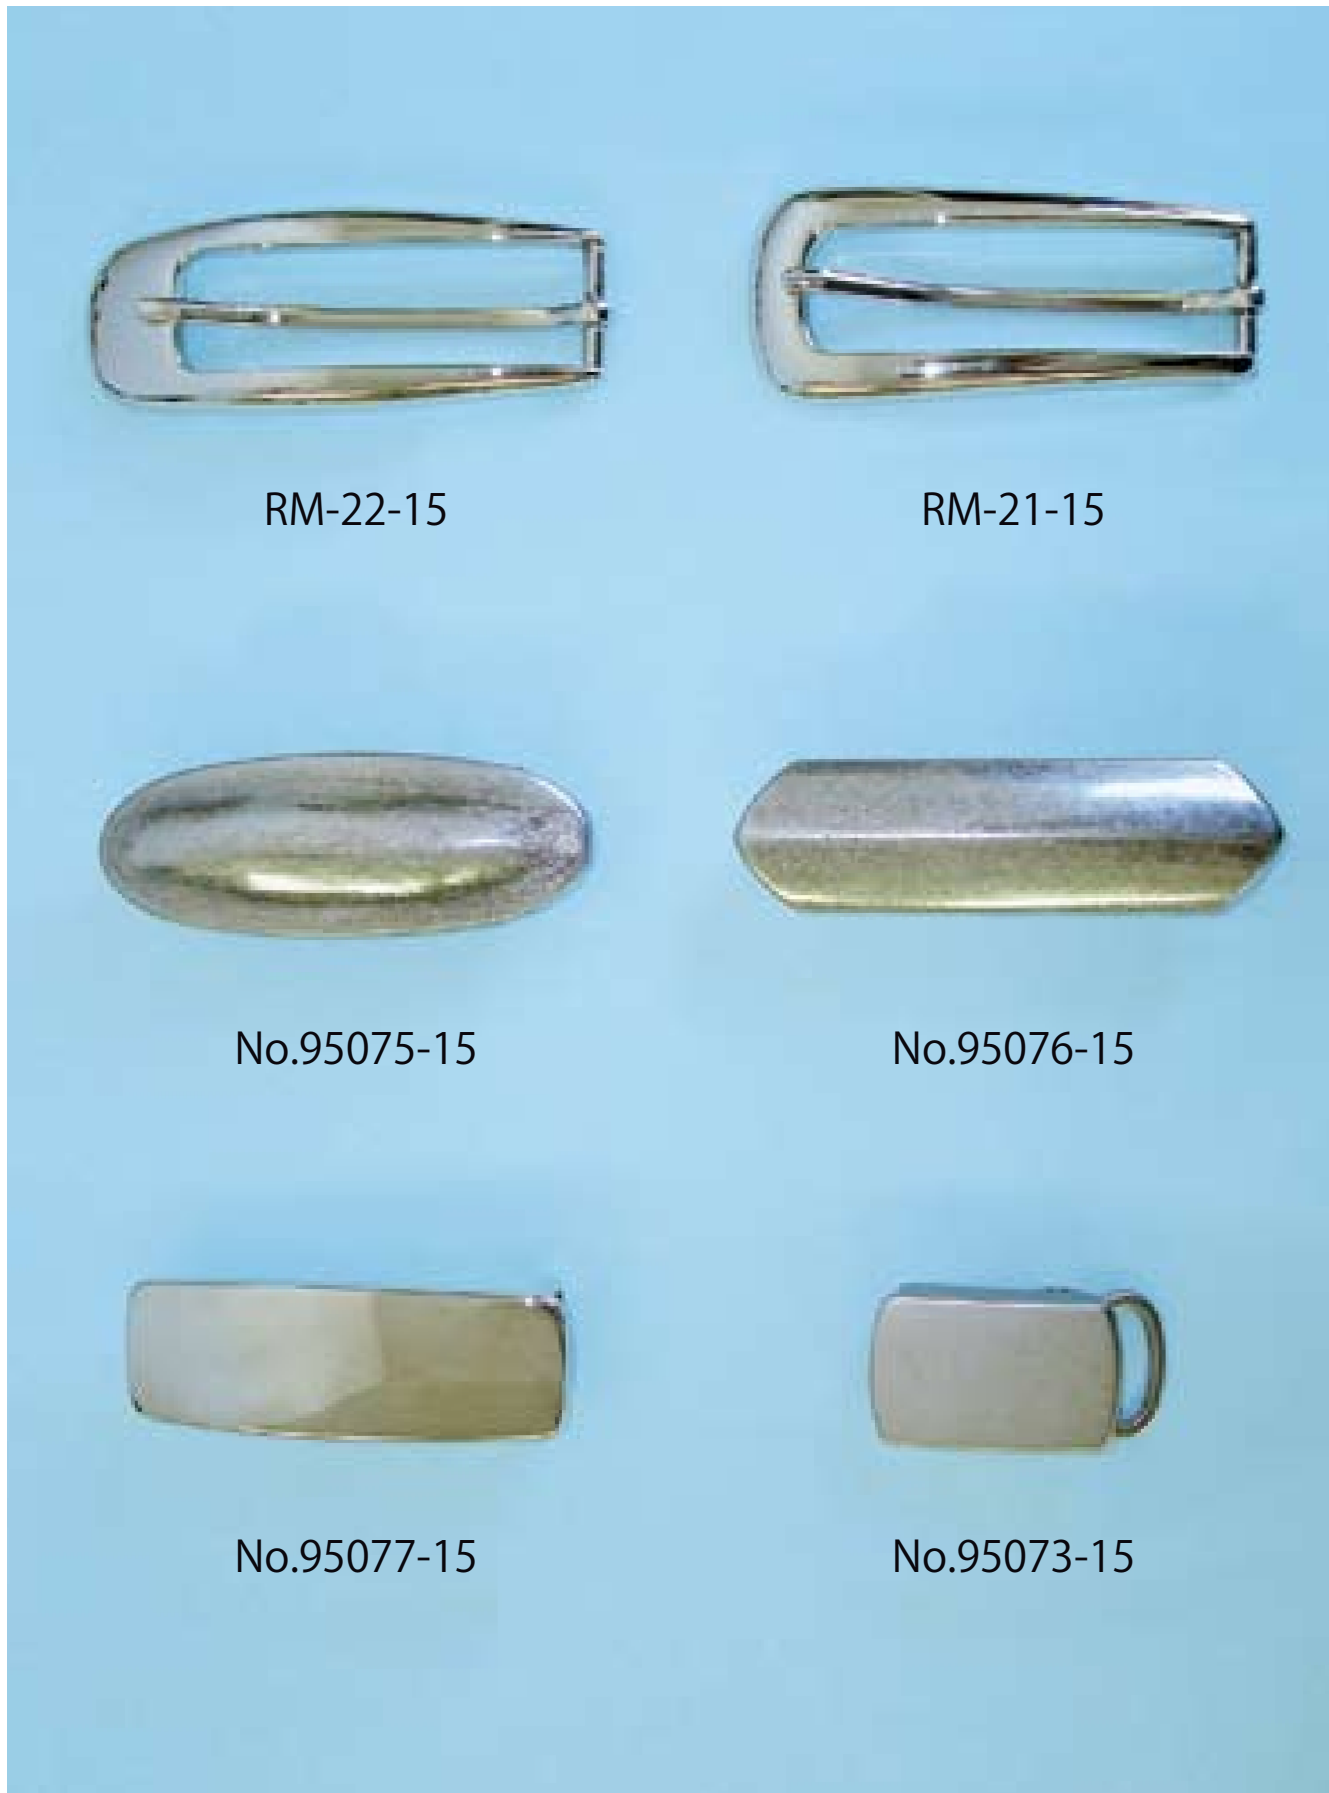

BELT BUCKLE
PARTS
LASER MARKING

10mm

15mm

15mm

15mm

B-1-15

TC-106-15

OY-95-15