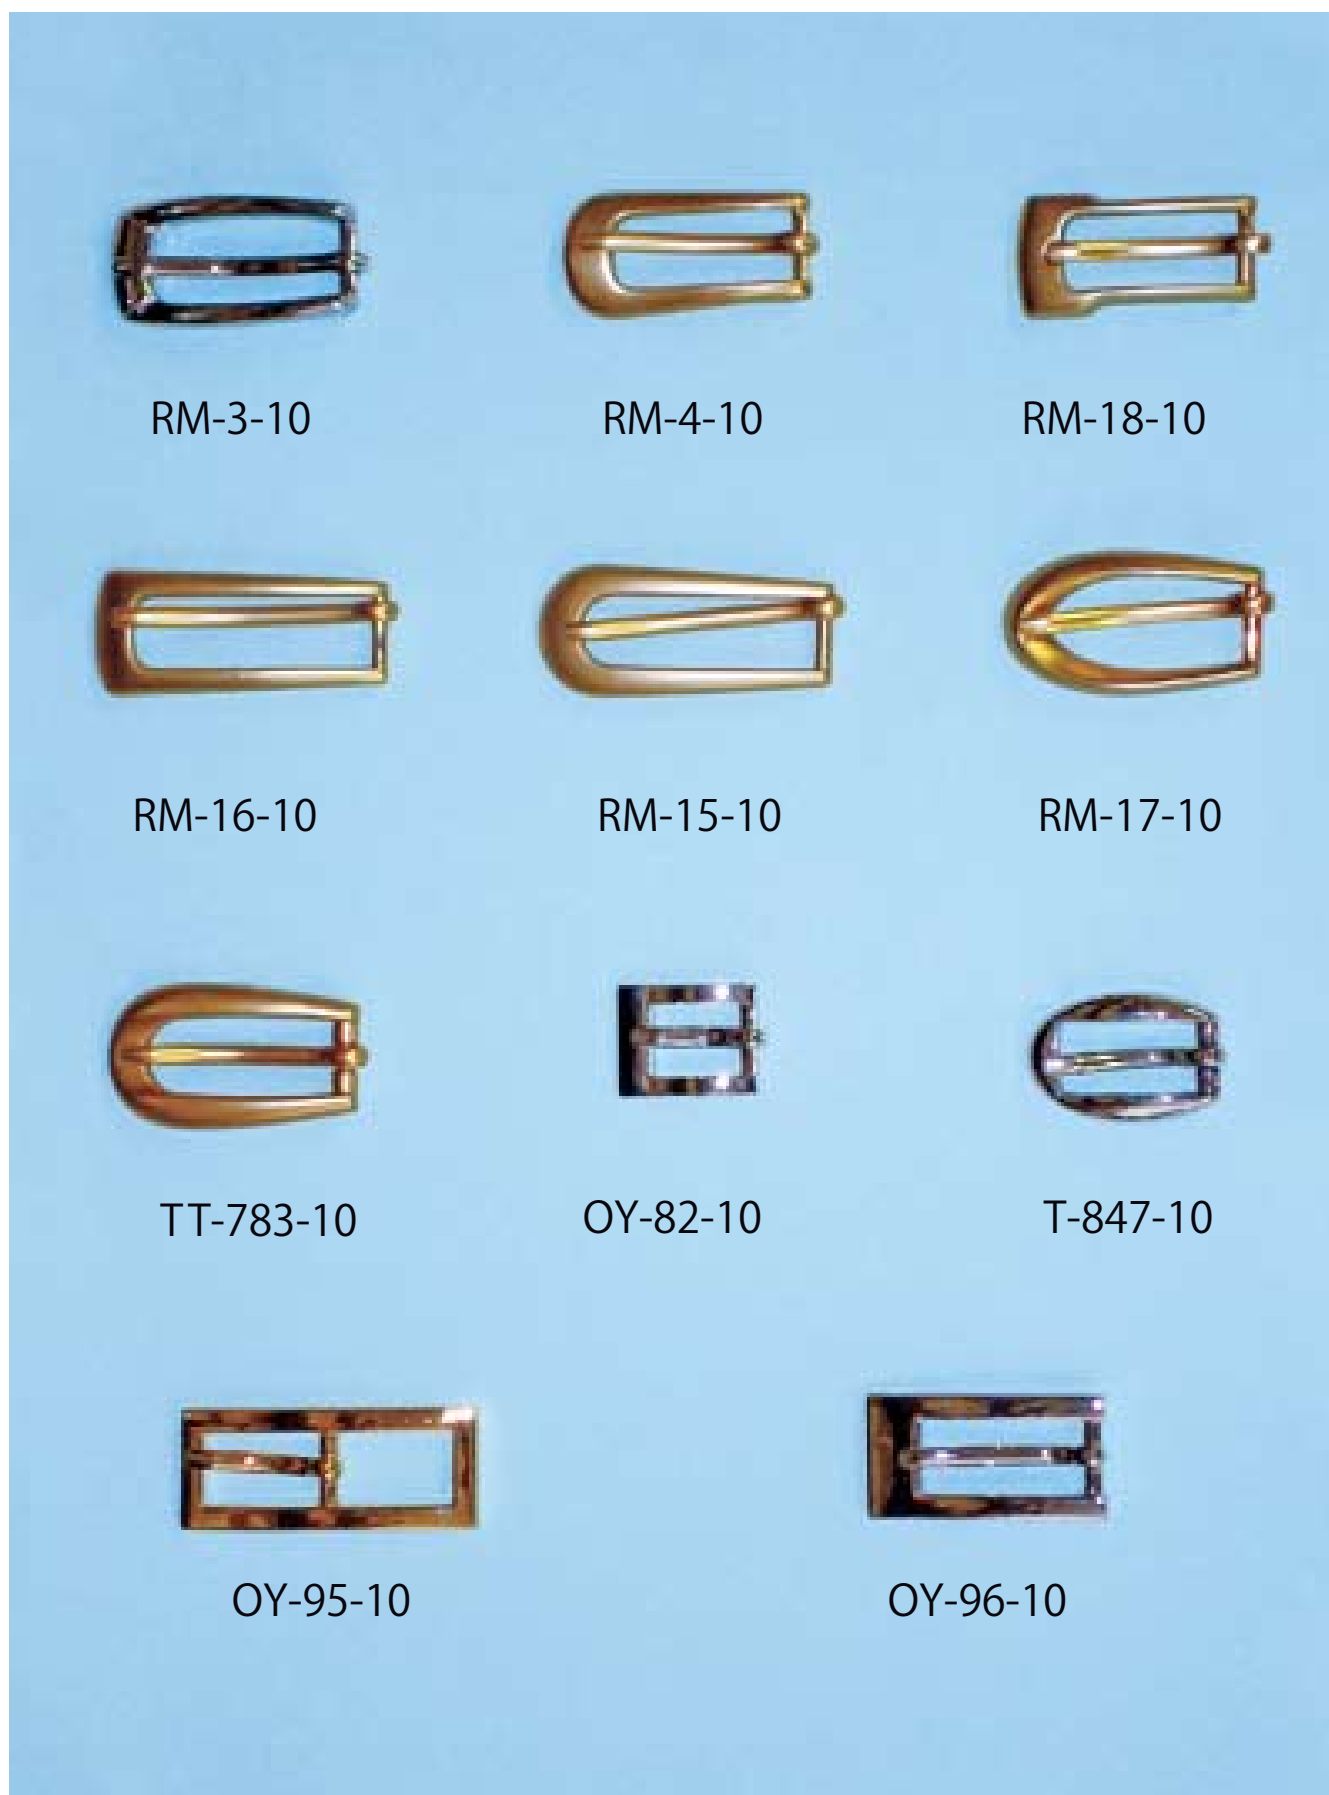

BELT BUCKLE
PARTS
LASER MARKING

10mm

15mm

15mm

15mm

B-1-15

TC-106-15

OY-95-15